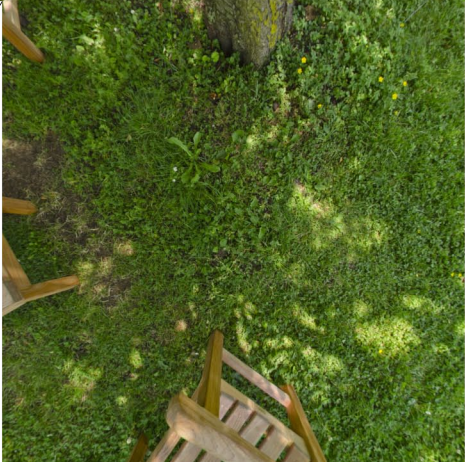

# American Academy in Rome McKim, Mead & White Building Garden

- cut out along edges - be sure to include white flaps
- fold into cube, gluing flaps inside

—  
—  
—  
fold edge

listen  
[patrickkelley.org/aar/AAR\\_garden1.mp3](http://patrickkelley.org/aar/AAR_garden1.mp3)